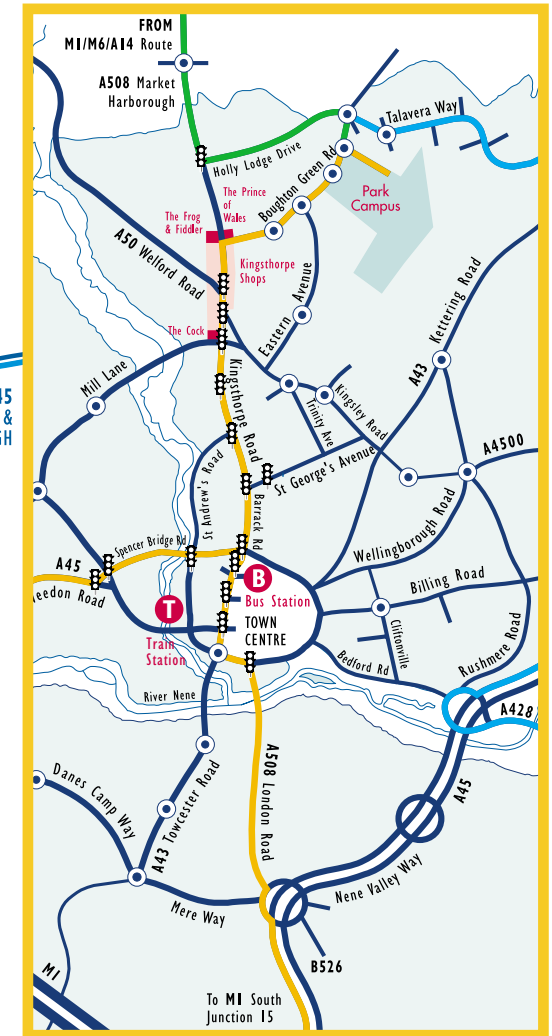

INNER NORTHAMPTON

T Train Station

B Bus Station